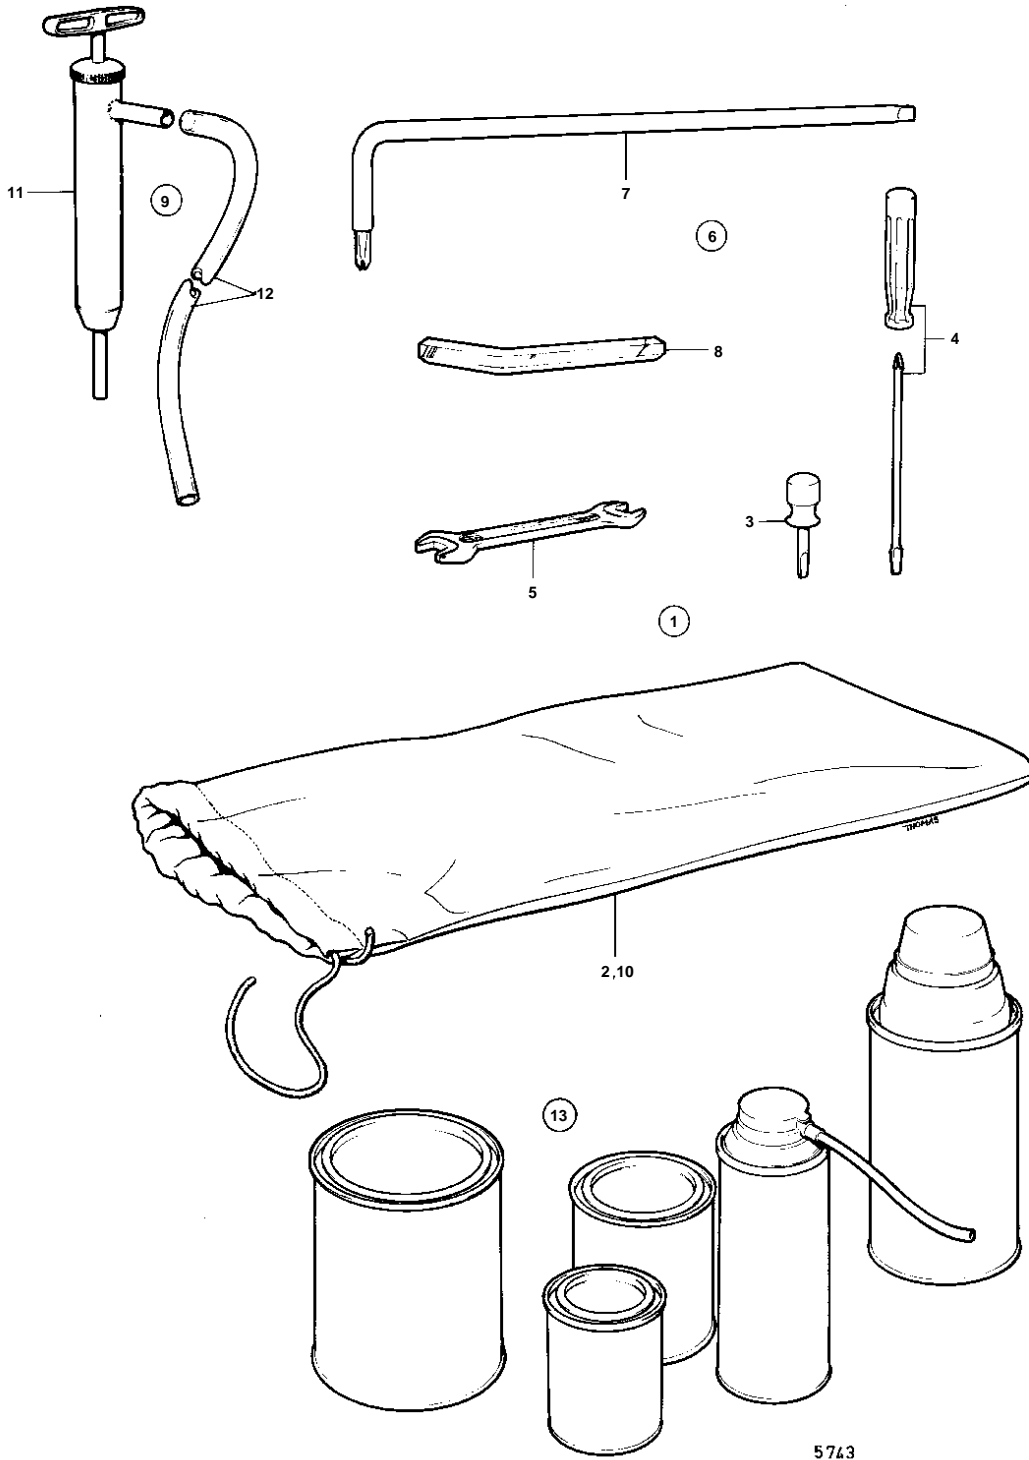

TAMD40A,TAMD40B,AQAD40A,AQAD40B

TAMD40A,TAMD40B,AQAD40A,AQAD40B

REF	PART NO.	QTY	DESCRIPTION	SEE SEC.	NOTES
1	844636	1	Tool kit		
2	844642	1	· Tool bag		
3	841044	1	· Screwdriver		
4	963929	1	· Screwdriver		
5	843929	1	· Open-end wrench		8 - 10MM
	210056	1	· Open-end wrench		11 - 12MM
	841252	1	· Open-end wrench		13 - 16MM
	962053	1	· Open-end wrench		13 - 17MM
	962060	1	· Open-end wrench		14 - 17MM
	962054	1	· Open-end wrench		19 - 22MM
6	841045	1	Tool kit		
7	834980	1	· Screwdriver		
8	914675	1	· Allen wrench		1/4"
	914677	1	· Allen wrench		3/8"
9	875117	1	Oil bilge pump		
10	844642	1	· Tool bag		
11		1	· OIL BILGE PUMP		
12	806282	1	· Hose		L = 1000 MM
13		X	CHEMICALS	090-3000	